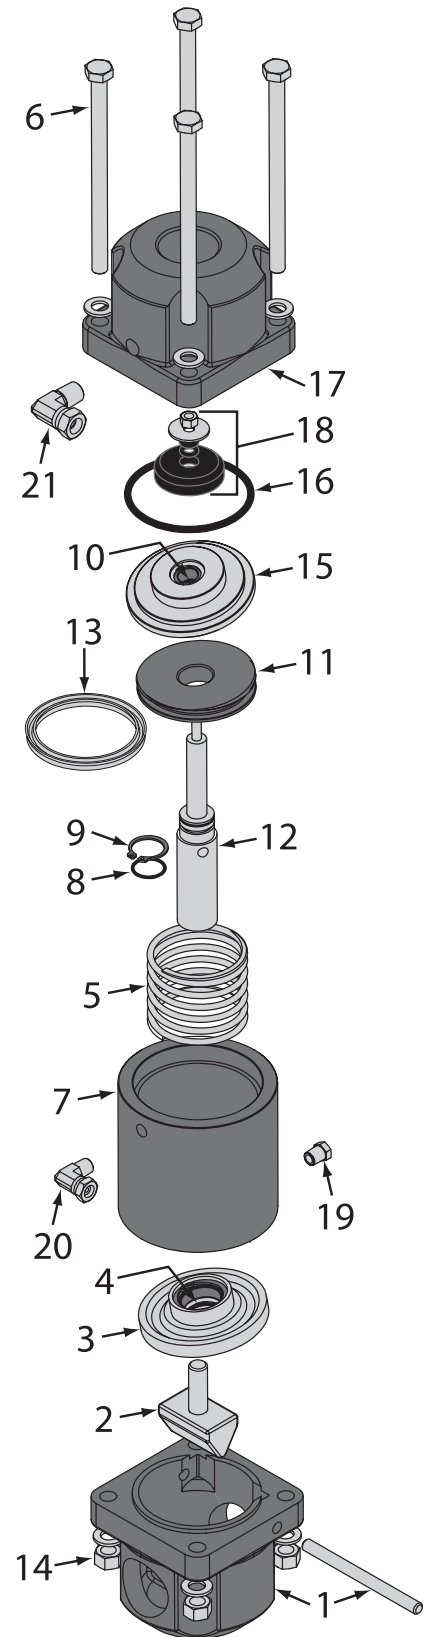

ASSEMBLY INSTRUCTIONS

Combination Valve

Combination Valve

	888-2223-000PB	VALVE, COMBINATION, COMPLETE
	888-2223-00099PB	VALVE, COMBINATION, REPAIR KIT, INCLUDES # 4, 8, 9, 10, 13, 16 & 18
1	888-2223-00001PB	VALVE, COMBINATION, CAP
2	888-2223-00002PB	VALVE, COMBINATION & COMBINATION II, PINCH RAM
3	888-2223-00003PB	VALVE, COMBINATION, UPPER ROD GUIDE, INCLUDES SEAL(#4) AND BUSHING
4	888-2223-00004PB	VALVE, COMBINATION & COMBINATION II, SEAL, UPPER ROD
5	888-2223-00005PB	VALVE, COMBINATION & COMBINATION II, SPRING
6	888-7010-50715PB	VALVE, COMBINATION, BOLT 3/8" x 6" W/WASHER
7	888-2223-00007PB	VALVE, COMBINATION, CYLINDER
8	888-2223-00008PB	VALVE, COMBINATION & COMBINATION II, O-RING, SHAFT
9	888-2223-00009PB	VALVE, COMBINATION & COMBINATION II, SNAP RING
10	888-2223-00010PB	VALVE, COMBINATION & COMBINATION II, SEAL, LOWER ROD
11	888-2223-00011PB	VALVE, COMBINATION & COMBINATION II, PISTON
12	888-2223-00012PB	VALVE, COMBINATION & COMBINATION II, SHAFT
13	888-2223-00013PB	VALVE, COMBINATION & COMBINATION II, SEAL, PISTON
14	888-7017-50701PB	VALVE, COMBINATION, NUT, 3/8"
15	888-2223-00015PB	VALVE, COMBINATION & COMBINATION II, LOWER ROD GUIDE, INCLUDES SEAL(#10), BUSHING & SNAP RING
16	888-2223-00016PB	VALVE, COMBINATION & COMBINATION II, O-RING, LOWER ROD GUIDE
17	888-2223-00017PB	VALVE, COMBINATION, BASE
18	888-2223-00018PB	VALVE, COMBINATION & COMBINATION II, PLUG ASSEMBLY
19	888-2014-300PB	VENT, 1/8"
20	888-4203-50000PB	SWIVEL 90°, 1/8"MNPT X 1/8"F
21	888-4203-50202PB	SWIVEL 90°, 1/4"MNPT x 1/4"F